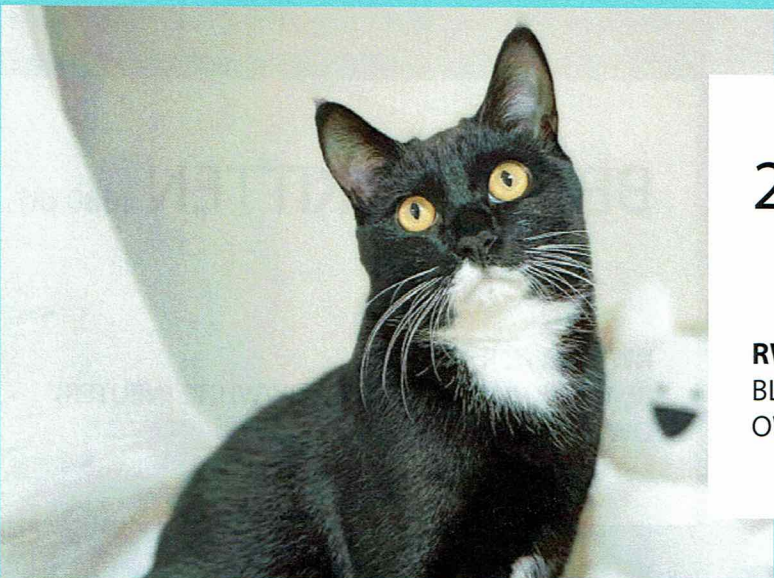

REGIONAL TOP 25 HOUSEHOLD PET CATS

BEST HHP CAT (1278 pt)

RW GRM SEO RI
WHITE (SPAY)
OW : GYU SUN LIM

2nd BEST HHP CAT (493 pt)

RW MYLUNAR BEAR
BLACK SMOKE/WHITE (SPAY)
OW : JINMI LEE

2nd BEST HHP CAT (493 pt)

RW OH LUCK
BLACK/WHITE (NEUTER)
OW : JEONGIN KIM

REGIONAL TOP 25 HOUSEHOLD PET CATS

4th BEST HHP CAT (406 pt)

RW SUMMER

BLACK SILVER SPOTTED TABBY/WHITE (NEUTER)
OW : MIN GYUNG KANG

5th BEST HHP CAT (384 pt)